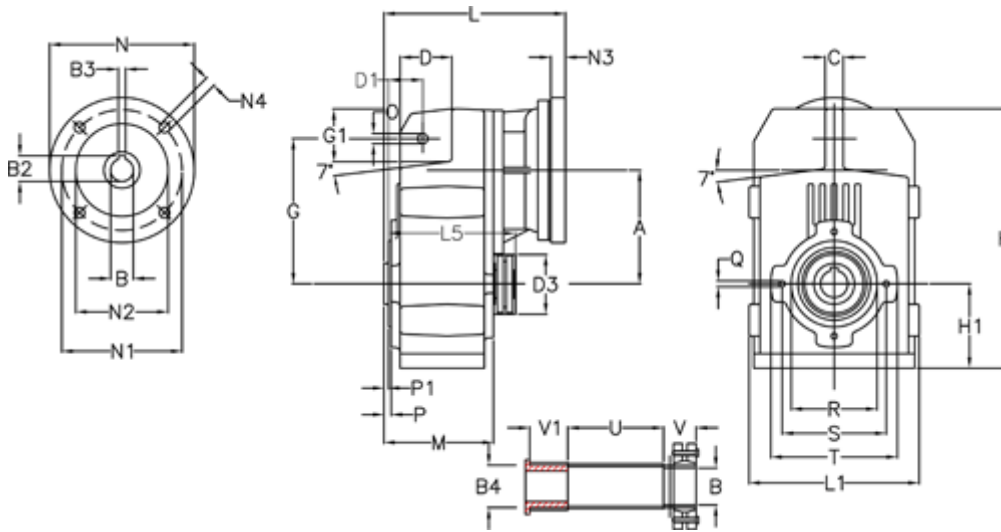

Article number: 29560410608640

Description: Shaft mounted gear
A413QF42-106-P100B5

Measures

A = 175.75	D1 = 56.5	I5 = 200.0	P1 = 3.5	V = 4
B = 42	d3 = 100	M = 144.0	Q = M12x19	V1 = 4
B1 = 28	G = 218	N = 250	R = 130	
B2 = 31.3	G1 = 97.5	N1 = 215	S = 165	
B3 = 8	H = 389.0	N2 = 180	T = 200	
B4 = 42	H1 = 116.0	N4 = M12x16	Tightening torque Nm adapter bushing = 6.0	
C = 16	L = 275.5	O = 14	Tightening torque Nm shrink disc = 10.0	
D = 79.0	L1 = 242	P = 7.5	U = 82.0	